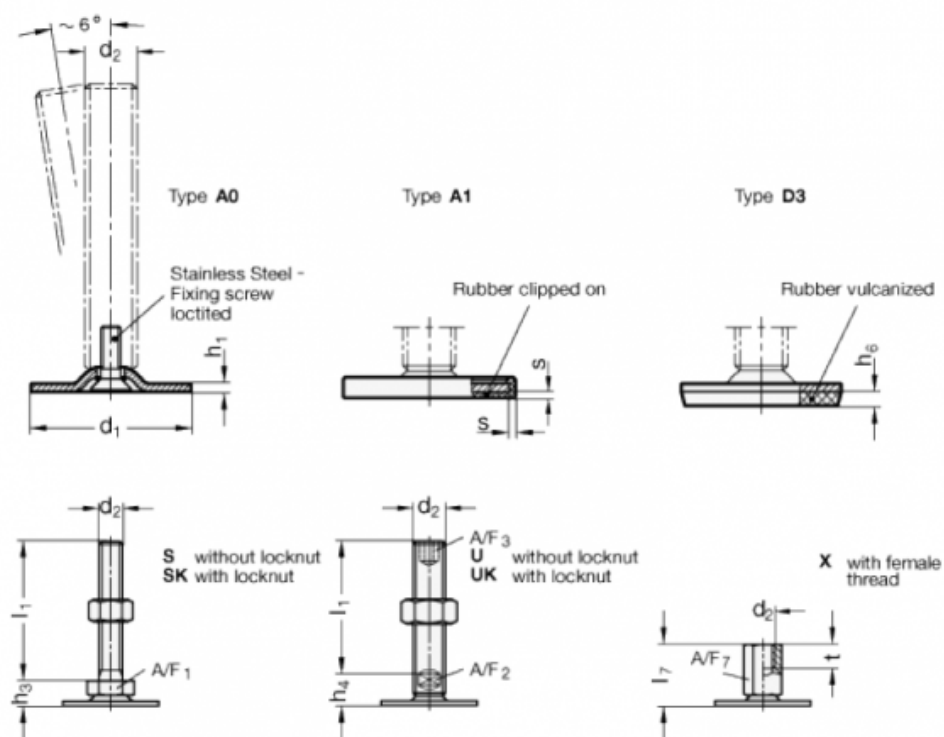

Article number: 204080M863A0SK

Description: E+G levelling foot
GN 40-80-M8-63-A0-SK

Note: SK With nut, External hexagon at the bottom

Measures

A/F1	= 17
d1	= 80
d2	= M8
h1	= 3
h3	= 12
h6	=
l1	= 63
s	=